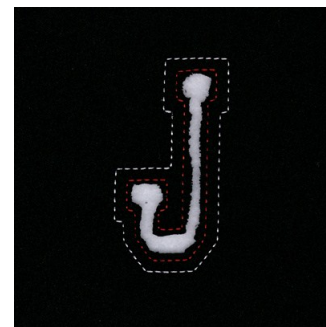

**Name:** Small Cutout Letter J Machine  
Embroidery Design

**SKU:** SB01-CD011413FJ

**Brand:** Starbird Inc

**Unique Colors:** 13 (2 color Stops)

## Unique Colors

	Color Name (Color Code)	Manufacturer - Type
	Super White (1001) [No Color Selected]	madeira - rayon
	Dusty Lilac (1263) [No Color Selected]	madeira - rayon
	Crocus (286)	Exquisite - Polyester 1000m