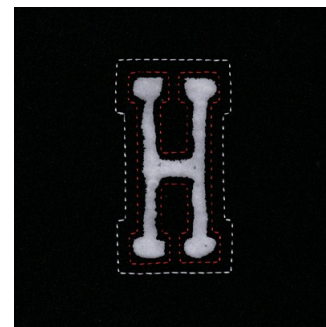

Name: Small Cutout Letter H Machine
Embroidery Design

SKU: SB01-CD011413FH

Brand: Starbird Inc

Unique Colors: 13 (2 color Stops)

Unique Colors

	Color Name (Color Code)	Manufacturer - Type
	Super White (1001) [No Color Selected]	madeira - rayon
	Dusty Lilac (1263) [No Color Selected]	madeira - rayon
	Crocus (286)	Exquisite - Polyester 1000m

Complete Color Sequence

#		Color Name (Color Code)	Manufacturer - Type
1		Super White (1001) [No Color Selected]	madeira - rayon
2		Super White (1001) [No Color Selected]	madeira - rayon
3		Crocus (286)	Exquisite - Polyester 1000m