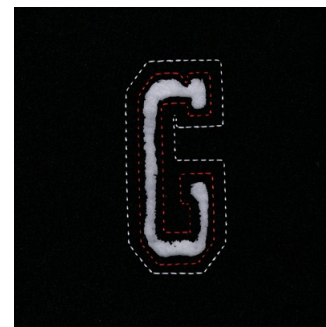

Name: Small Cutout Letter G Machine
Embroidery Design

SKU: SB01-CD011413FG

Brand: Starbird Inc

Unique Colors: 13 (2 color Stops)

Unique Colors

	Color Name (Color Code)	Manufacturer - Type
	Super White (1001) [No Color Selected]	madeira - rayon
	Dusty Lilac (1263) [No Color Selected]	madeira - rayon
	Crocus (286)	Exquisite - Polyester 1000m

Complete Color Sequence

#		Color Name (Color Code)	Manufacturer - Type
1		Super White (1001) [No Color Selected]	madeira - rayon
2		Super White (1001) [No Color Selected]	madeira - rayon
3		Crocus (286)	Exquisite - Polyester 1000m