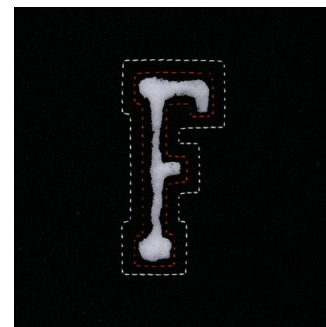

Name: Small Cutout Letter F Machine
Embroidery Design

SKU: SB01-CD011413FF

Brand: Starbird Inc

Unique Colors: 13 (2 color Stops)

Unique Colors

	Color Name (Color Code)	Manufacturer - Type
	Super White (1001) [No Color Selected]	madeira - rayon
	Dusty Lilac (1263) [No Color Selected]	madeira - rayon
	Crocus (286)	Exquisite - Polyester 1000m

Complete Color Sequence

#		Color Name (Color Code)	Manufacturer - Type
1		Super White (1001) [No Color Selected]	madeira - rayon
2		Super White (1001) [No Color Selected]	madeira - rayon
3		Crocus (286)	Exquisite - Polyester 1000m