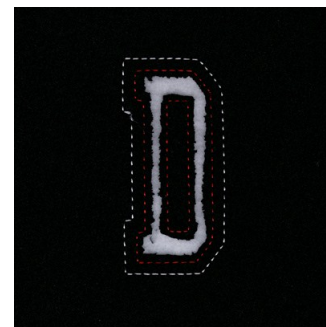

Name: Small Cutout Letter D Machine
Embroidery Design

SKU: SB01-CD011413FD

Brand: Starbird Inc

Unique Colors: 13 (2 color Stops)

Unique Colors

	Color Name (Color Code)	Manufacturer - Type
	Super White (1001) [No Color Selected]	madeira - rayon
	Dusty Lilac (1263) [No Color Selected]	madeira - rayon
	Crocus (286)	Exquisite - Polyester 1000m