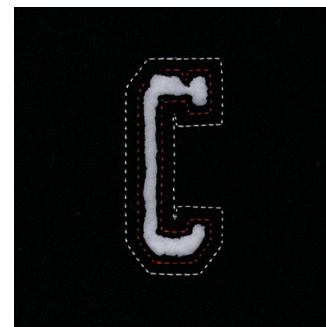

Name: Small Cutout Letter C Machine
Embroidery Design

SKU: SB01-CD011413FC

Brand: Starbird Inc

Unique Colors: 13 (2 color Stops)

Unique Colors

	Color Name (Color Code)	Manufacturer - Type
	Super White (1001) [No Color Selected]	madeira - rayon
	Dusty Lilac (1263) [No Color Selected]	madeira - rayon
	Crocus (286)	Exquisite - Polyester 1000m

Complete Color Sequence

#		Color Name (Color Code)	Manufacturer - Type
1		Super White (1001) [No Color Selected]	madeira - rayon
2		Super White (1001) [No Color Selected]	madeira - rayon
3		Crocus (286)	Exquisite - Polyester 1000m