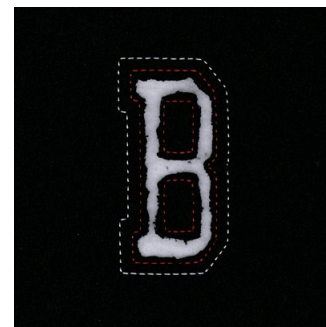

Name: Small Cutout Letter B Machine
Embroidery Design

SKU: SB01-CD011413FB

Brand: Starbird Inc

Unique Colors: 13 (2 color Stops)

Unique Colors

	Color Name (Color Code)	Manufacturer - Type
	Super White (1001) [No Color Selected]	madeira - rayon
	Dusty Lilac (1263) [No Color Selected]	madeira - rayon
	Crocus (286)	Exquisite - Polyester 1000m

Complete Color Sequence

#		Color Name (Color Code)	Manufacturer - Type
1		Super White (1001) [No Color Selected]	madeira - rayon
2		Super White (1001) [No Color Selected]	madeira - rayon
3		Crocus (286)	Exquisite - Polyester 1000m