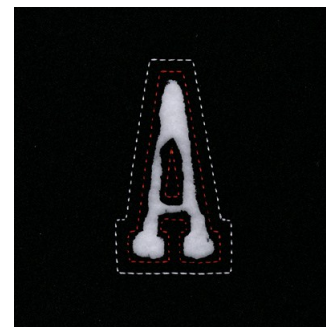

Name: Small Cutout Letter A Machine
Embroidery Design

SKU: SB01-CD011413FA

Brand: Starbird Inc

Unique Colors: 13 (2 color Stops)

Unique Colors

| | Color Name (Color Code) | Manufacturer - Type |
|--|--|-----------------------------|
| | Super White (1001) [No Color Selected] | madeira - rayon |
| | Dusty Lilac (1263) [No Color Selected] | madeira - rayon |
| | Crocus (286) | Exquisite - Polyester 1000m |