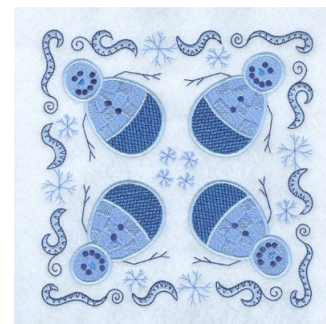

Name: Jacobean Snowman Square Machine Embroidery Design

SKU: SB01-CD011311TI

Brand: Starbird Inc

Unique Colors: 13 (11 color Stops)

Unique Colors

	Color Name (Color Code)	Manufacturer - Type
	Super White (1001) [No Color Selected]	madeira - rayon
	Dusty Lilac (1263) [No Color Selected]	madeira - rayon
	Crocus (286)	Exquisite - Polyester 1000m

Complete Color Sequence

#		Color Name (Color Code)	Manufacturer - Type
1		Super White (1001) [No Color Selected]	madeira - rayon
2		Super White (1001) [No Color Selected]	madeira - rayon
3		Crocus (286)	Exquisite - Polyester 1000m