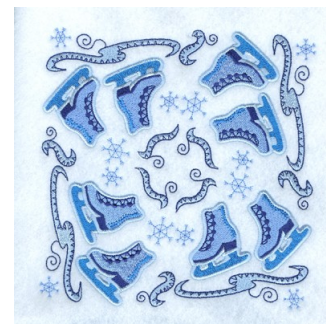

Name: Jacobean Skates Square Machine
Embroidery Design

SKU: SB01-CD011311TG

Brand: Starbird Inc

Unique Colors: 13 (15 color Stops)

Unique Colors

	Color Name (Color Code)	Manufacturer - Type
	Super White (1001) [No Color Selected]	madeira - rayon
	Dusty Lilac (1263) [No Color Selected]	madeira - rayon
	Crocus (286)	Exquisite - Polyester 1000m

Complete Color Sequence

#		Color Name (Color Code)	Manufacturer - Type
1		Super White (1001) [No Color Selected]	madeira - rayon
2		Super White (1001) [No Color Selected]	madeira - rayon
3		Crocus (286)	Exquisite - Polyester 1000m