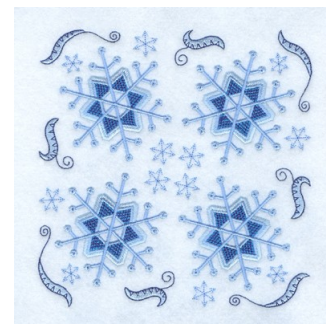

Name: Jacobean Snowflake Square Machine Embroidery Design

SKU: SB01-CD011311TA

Brand: Starbird Inc

Unique Colors: 13 (14 color Stops)

Unique Colors

	Color Name (Color Code)	Manufacturer - Type
	Super White (1001) [No Color Selected]	madeira - rayon
	Dusty Lilac (1263) [No Color Selected]	madeira - rayon
	Crocus (286)	Exquisite - Polyester 1000m

Complete Color Sequence

#		Color Name (Color Code)	Manufacturer - Type
1		Super White (1001) [No Color Selected]	madeira - rayon
2		Super White (1001) [No Color Selected]	madeira - rayon
3		Crocus (286)	Exquisite - Polyester 1000m