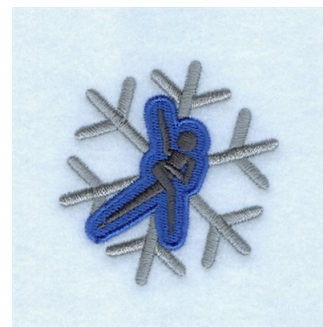

Name: Speed Skating Machine Embroidery Design

SKU: SB01-CD011110TL

Brand: Starbird Inc

Unique Colors: 13 (3 color Stops)

Unique Colors

	Color Name (Color Code)	Manufacturer - Type
	Super White (1001) [No Color Selected]	madeira - rayon
	Dusty Lilac (1263) [No Color Selected]	madeira - rayon
	Crocus (286)	Exquisite - Polyester 1000m

Complete Color Sequence

#		Color Name (Color Code)	Manufacturer - Type
1		Super White (1001) [No Color Selected]	madeira - rayon
2		Super White (1001) [No Color Selected]	madeira - rayon
3		Crocus (286)	Exquisite - Polyester 1000m