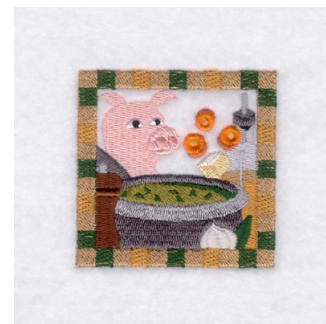

Name: Split Pea & Ham Soup - Small Machine
Embroidery Design

SKU: SB01-CD011108KW

Brand: Starbird Inc

Unique Colors: 13 (28 color Stops)

Unique Colors

	Color Name (Color Code)	Manufacturer - Type
	Super White (1001) [No Color Selected]	madeira - rayon
	Dusty Lilac (1263) [No Color Selected]	madeira - rayon
	Crocus (286)	Exquisite - Polyester 1000m

Complete Color Sequence

#		Color Name (Color Code)	Manufacturer - Type
1		Super White (1001) [No Color Selected]	madeira - rayon
2		Super White (1001) [No Color Selected]	madeira - rayon
3		Crocus (286)	Exquisite - Polyester 1000m