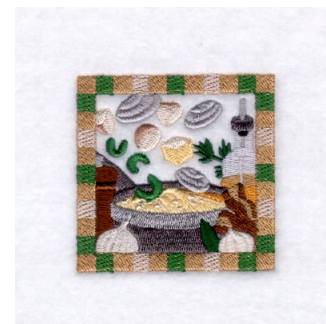

Name: Clam Chowder - Small Machine
Embroidery Design

SKU: SB01-CD011108KV

Brand: Starbird Inc

Unique Colors: 13 (32 color Stops)

Unique Colors

	Color Name (Color Code)	Manufacturer - Type
	Super White (1001) [No Color Selected]	madeira - rayon
	Dusty Lilac (1263) [No Color Selected]	madeira - rayon
	Crocus (286)	Exquisite - Polyester 1000m

Complete Color Sequence

#		Color Name (Color Code)	Manufacturer - Type
1		Super White (1001) [No Color Selected]	madeira - rayon
2		Super White (1001) [No Color Selected]	madeira - rayon
3		Crocus (286)	Exquisite - Polyester 1000m