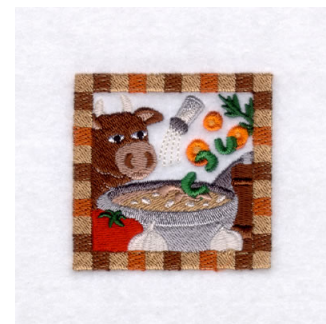

Name: Beef & Barley Soup - Small Machine Embroidery Design

SKU: SB01-CD011108KM

Brand: Starbird Inc

Unique Colors: 13 (34 color Stops)

Unique Colors

	Color Name (Color Code)	Manufacturer - Type
	Super White (1001) [No Color Selected]	madeira - rayon
	Dusty Lilac (1263) [No Color Selected]	madeira - rayon
	Crocus (286)	Exquisite - Polyester 1000m