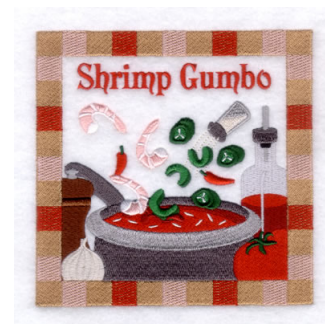

Name: Shrimp Gumbo - Large Machine Embroidery Design

SKU: SB01-CD011108KL

Brand: Starbird Inc

Unique Colors: 13 (34 color Stops)

Unique Colors

	Color Name (Color Code)	Manufacturer - Type
	Super White (1001) [No Color Selected]	madeira - rayon
	Dusty Lilac (1263) [No Color Selected]	madeira - rayon
	Crocus (286)	Exquisite - Polyester 1000m

Complete Color Sequence

#		Color Name (Color Code)	Manufacturer - Type
1		Super White (1001) [No Color Selected]	madeira - rayon
2		Super White (1001) [No Color Selected]	madeira - rayon
3		Crocus (286)	Exquisite - Polyester 1000m