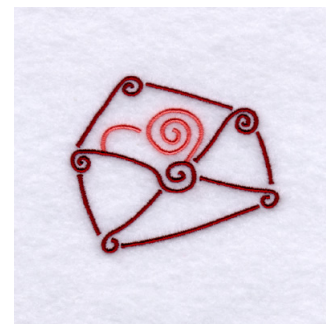

Name: Heart Envelope Swirls Machine
Embroidery Design

SKU: SB01-CD011107FL

Brand: Starbird Inc

Unique Colors: 13 (2 color Stops)

Unique Colors

	Color Name (Color Code)	Manufacturer - Type
	Super White (1001) [No Color Selected]	madeira - rayon
	Dusty Lilac (1263) [No Color Selected]	madeira - rayon
	Crocus (286)	Exquisite - Polyester 1000m

Complete Color Sequence

#		Color Name (Color Code)	Manufacturer - Type
1		Super White (1001) [No Color Selected]	madeira - rayon
2		Super White (1001) [No Color Selected]	madeira - rayon
3		Crocus (286)	Exquisite - Polyester 1000m