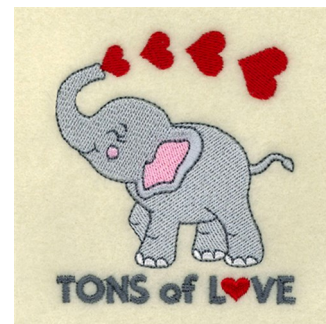

Name: Tons Of Love Machine Embroidery Design

SKU: SB01-CD010918FL

Brand: Starbird Inc

Unique Colors: 13 (8 color Stops)

Unique Colors

	Color Name (Color Code)	Manufacturer - Type
	Super White (1001) [No Color Selected]	madeira - rayon
	Dusty Lilac (1263) [No Color Selected]	madeira - rayon
	Crocus (286)	Exquisite - Polyester 1000m