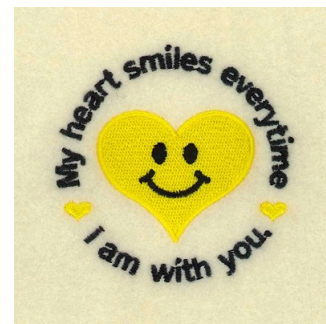

Name: Heart Smiley Machine Embroidery Design

SKU: SB01-CD010917FI

Brand: Starbird Inc

Unique Colors: 13 (4 color Stops)

Unique Colors

	Color Name (Color Code)	Manufacturer - Type
	Super White (1001) [No Color Selected]	madeira - rayon
	Dusty Lilac (1263) [No Color Selected]	madeira - rayon
	Crocus (286)	Exquisite - Polyester 1000m