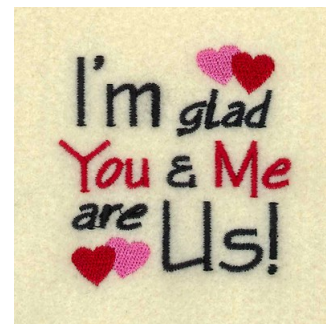

Name: Heart You And Me Machine Embroidery Design

SKU: SB01-CD010917FH

Brand: Starbird Inc

Unique Colors: 13 (4 color Stops)

Unique Colors

	Color Name (Color Code)	Manufacturer - Type
	Super White (1001) [No Color Selected]	madeira - rayon
	Dusty Lilac (1263) [No Color Selected]	madeira - rayon
	Crocus (286)	Exquisite - Polyester 1000m

Complete Color Sequence

#		Color Name (Color Code)	Manufacturer - Type
1		Super White (1001) [No Color Selected]	madeira - rayon
2		Super White (1001) [No Color Selected]	madeira - rayon
3		Crocus (286)	Exquisite - Polyester 1000m