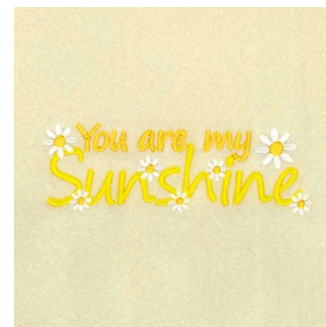

**Name:** My Sunshine Machine Embroidery Design

**SKU:** SB01-CD010917FD

**Brand:** Starbird Inc

**Unique Colors:** 13 (4 color Stops)

## Unique Colors

	<b>Color Name (Color Code)</b>	<b>Manufacturer - Type</b>
	Super White (1001) [No Color Selected]	madeira - rayon
	Dusty Lilac (1263) [No Color Selected]	madeira - rayon
	Crocus (286)	Exquisite - Polyester 1000m