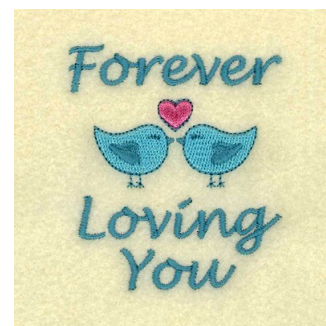

Name: Bird Love Machine Embroidery Design

SKU: SB01-CD010917FA

Brand: Starbird Inc

Unique Colors: 13 (3 color Stops)

Unique Colors

	Color Name (Color Code)	Manufacturer - Type
	Super White (1001) [No Color Selected]	madeira - rayon
	Dusty Lilac (1263) [No Color Selected]	madeira - rayon
	Crocus (286)	Exquisite - Polyester 1000m