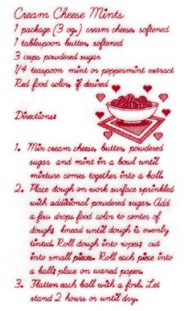

Name: Cream Cheese Mints Recipe Machine Embroidery Design

SKU: SB01-CD010914FD

Brand: Starbird Inc

Unique Colors: 13 (1 color Stops)

Unique Colors

	Color Name (Color Code)	Manufacturer - Type
	Super White (1001) [No Color Selected]	madeira - rayon
	Dusty Lilac (1263) [No Color Selected]	madeira - rayon
	Crocus (286)	Exquisite - Polyester 1000m