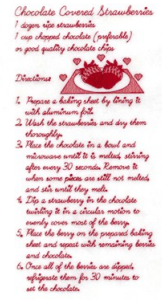

**Name:** Chocolate Covered Strawberries Recipe  
Machine Embroidery Design

**SKU:** SB01-CD010914FC

**Brand:** Starbird Inc

**Unique Colors:** 13 (1 color Stops)