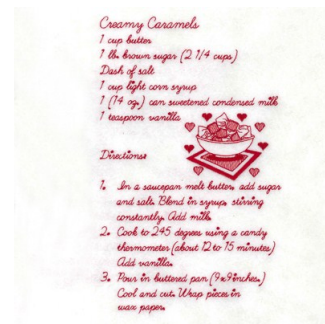

Name: Creamy Caramels Recipe Machine
Embroidery Design

SKU: SB01-CD010914FB

Brand: Starbird Inc

Unique Colors: 13 (1 color Stops)

Unique Colors

	Color Name (Color Code)	Manufacturer - Type
	Super White (1001) [No Color Selected]	madeira - rayon
	Dusty Lilac (1263) [No Color Selected]	madeira - rayon
	Crocus (286)	Exquisite - Polyester 1000m

Complete Color Sequence

#		Color Name (Color Code)	Manufacturer - Type
1		Super White (1001) [No Color Selected]	madeira - rayon
2		Super White (1001) [No Color Selected]	madeira - rayon
3		Crocus (286)	Exquisite - Polyester 1000m