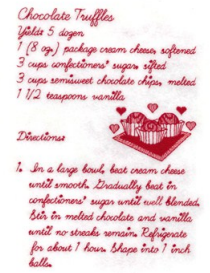

Name: Chocolate Truffle Recipe Machine
Embroidery Design

SKU: SB01-CD010914FA

Brand: Starbird Inc

Unique Colors: 13 (1 color Stops)

Unique Colors

	Color Name (Color Code)	Manufacturer - Type
	Super White (1001) [No Color Selected]	madeira - rayon
	Dusty Lilac (1263) [No Color Selected]	madeira - rayon
	Crocus (286)	Exquisite - Polyester 1000m

Complete Color Sequence

#		Color Name (Color Code)	Manufacturer - Type
1		Super White (1001) [No Color Selected]	madeira - rayon
2		Super White (1001) [No Color Selected]	madeira - rayon
3		Crocus (286)	Exquisite - Polyester 1000m