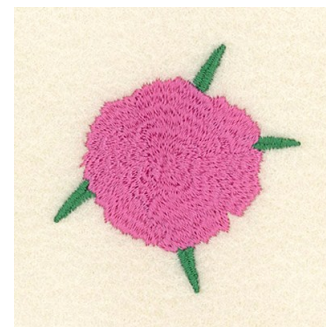

Name: Carnation Single Machine Embroidery Design

SKU: SB01-CD010813FE

Brand: Starbird Inc

Unique Colors: 13 (2 color Stops)

Unique Colors

	Color Name (Color Code)	Manufacturer - Type
	Super White (1001) [No Color Selected]	madeira - rayon
	Dusty Lilac (1263) [No Color Selected]	madeira - rayon
	Crocus (286)	Exquisite - Polyester 1000m

Complete Color Sequence

#		Color Name (Color Code)	Manufacturer - Type
1		Super White (1001) [No Color Selected]	madeira - rayon
2		Super White (1001) [No Color Selected]	madeira - rayon
3		Crocus (286)	Exquisite - Polyester 1000m