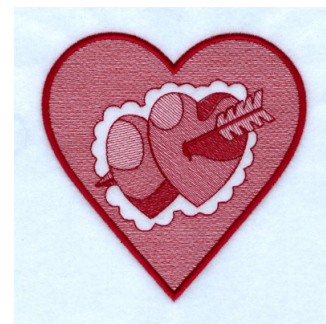

Name: Pierced Hearts Toile Machine Embroidery Design

SKU: SB01-CD010810TK

Brand: Starbird Inc

Unique Colors: 13 (1 color Stops)

Unique Colors

	Color Name (Color Code)	Manufacturer - Type
	Super White (1001) [No Color Selected]	madeira - rayon
	Dusty Lilac (1263) [No Color Selected]	madeira - rayon
	Crocus (286)	Exquisite - Polyester 1000m