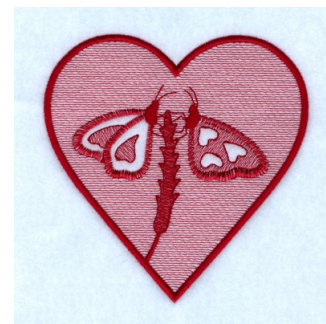

Name: Butterfly Love Toile Machine Embroidery Design

SKU: SB01-CD010810TB

Brand: Starbird Inc

Unique Colors: 13 (1 color Stops)

Unique Colors

	Color Name (Color Code)	Manufacturer - Type
	Super White (1001) [No Color Selected]	madeira - rayon
	Dusty Lilac (1263) [No Color Selected]	madeira - rayon
	Crocus (286)	Exquisite - Polyester 1000m

Complete Color Sequence

#		Color Name (Color Code)	Manufacturer - Type
1		Super White (1001) [No Color Selected]	madeira - rayon
2		Super White (1001) [No Color Selected]	madeira - rayon
3		Crocus (286)	Exquisite - Polyester 1000m