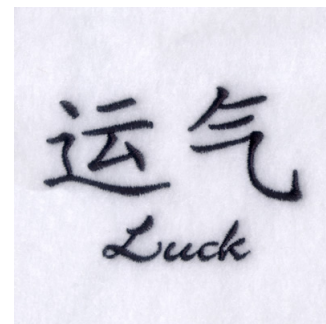

Name: "Luck" Chinese Symbol Machine
Embroidery Design

SKU: SB01-CD010807FP

Brand: Starbird Inc

Unique Colors: 13 (1 color Stops)

Unique Colors

	Color Name (Color Code)	Manufacturer - Type
	Super White (1001) [No Color Selected]	madeira - rayon
	Dusty Lilac (1263) [No Color Selected]	madeira - rayon
	Crocus (286)	Exquisite - Polyester 1000m