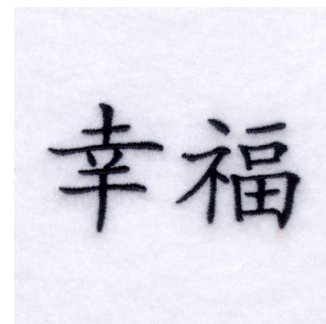

**Name:** Happiness Chinese Symbol Machine  
Embroidery Design

**SKU:** SB01-CD010807FF

**Brand:** Starbird Inc

**Unique Colors:** 13 (1 color Stops)