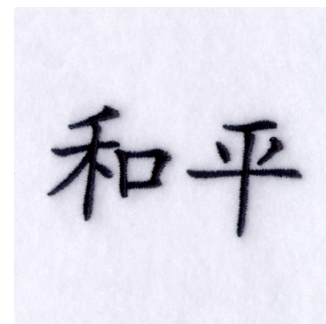

Name: Peace Chinese Symbol Machine
Embroidery Design

SKU: SB01-CD010807FD

Brand: Starbird Inc

Unique Colors: 13 (1 color Stops)

Unique Colors

	Color Name (Color Code)	Manufacturer - Type
	Super White (1001) [No Color Selected]	madeira - rayon
	Dusty Lilac (1263) [No Color Selected]	madeira - rayon
	Crocus (286)	Exquisite - Polyester 1000m