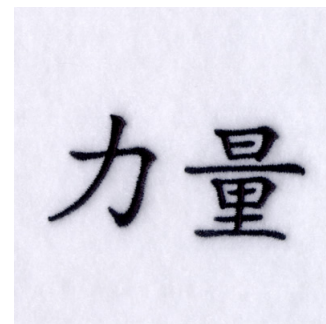

Name: Strength Chinese Symbol Machine
Embroidery Design

SKU: SB01-CD010807FB

Brand: Starbird Inc

Unique Colors: 13 (1 color Stops)

Unique Colors

	Color Name (Color Code)	Manufacturer - Type
	Super White (1001) [No Color Selected]	madeira - rayon
	Dusty Lilac (1263) [No Color Selected]	madeira - rayon
	Crocus (286)	Exquisite - Polyester 1000m