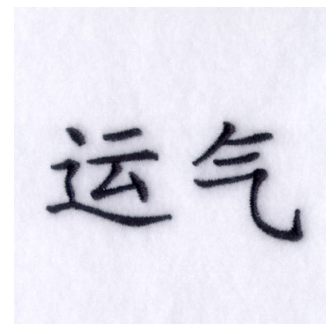

Name: Luck Chinese Symbol Machine
Embroidery Design

SKU: SB01-CD010807FA

Brand: Starbird Inc

Unique Colors: 13 (1 color Stops)

Unique Colors

	Color Name (Color Code)	Manufacturer - Type
	Super White (1001) [No Color Selected]	madeira - rayon
	Dusty Lilac (1263) [No Color Selected]	madeira - rayon
	Crocus (286)	Exquisite - Polyester 1000m