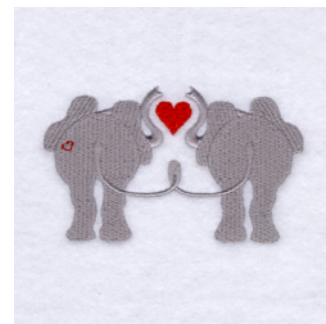

Name: Elephants in Love Machine Embroidery Design

SKU: SB01-CD010804FB

Brand: Starbird Inc

Unique Colors: 13 (2 color Stops)

Unique Colors

	Color Name (Color Code)	Manufacturer - Type
	Super White (1001) [No Color Selected]	madeira - rayon
	Dusty Lilac (1263) [No Color Selected]	madeira - rayon
	Crocus (286)	Exquisite - Polyester 1000m