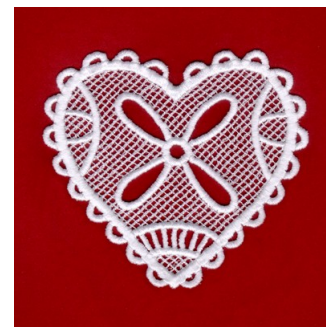

Name: Flower Lace Heart Machine Embroidery Design

SKU: SB01-CD010709TI

Brand: Starbird Inc

Unique Colors: 13 (1 color Stops)

Unique Colors

	Color Name (Color Code)	Manufacturer - Type
	Super White (1001) [No Color Selected]	madeira - rayon
	Dusty Lilac (1263) [No Color Selected]	madeira - rayon
	Crocus (286)	Exquisite - Polyester 1000m

Complete Color Sequence

#		Color Name (Color Code)	Manufacturer - Type
1		Super White (1001) [No Color Selected]	madeira - rayon
2		Super White (1001) [No Color Selected]	madeira - rayon
3		Crocus (286)	Exquisite - Polyester 1000m