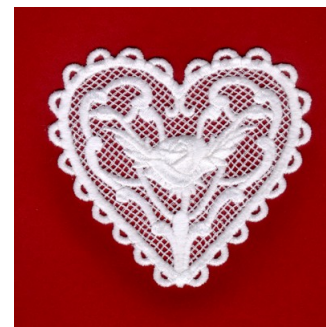

**Name:** Rose Lace Heart Machine Embroidery Design

**SKU:** SB01-CD010709TF

**Brand:** Starbird Inc

**Unique Colors:** 13 (1 color Stops)

## Unique Colors

	<b>Color Name (Color Code)</b>	<b>Manufacturer - Type</b>
	Super White (1001) [No Color Selected]	madeira - rayon
	Dusty Lilac (1263) [No Color Selected]	madeira - rayon
	Crocus (286)	Exquisite - Polyester 1000m

# Complete Color Sequence

#		Color Name (Color Code)	Manufacturer - Type
1		Super White (1001) [No Color Selected]	madeira - rayon
2		Super White (1001) [No Color Selected]	madeira - rayon
3		Crocus (286)	Exquisite - Polyester 1000m