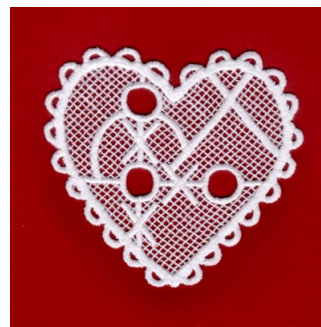

Name: XOXO Lace Heart Machine Embroidery Design

SKU: SB01-CD010709TA

Brand: Starbird Inc

Unique Colors: 13 (1 color Stops)

Unique Colors

	Color Name (Color Code)	Manufacturer - Type
	Super White (1001) [No Color Selected]	madeira - rayon
	Dusty Lilac (1263) [No Color Selected]	madeira - rayon
	Crocus (286)	Exquisite - Polyester 1000m

Complete Color Sequence

#		Color Name (Color Code)	Manufacturer - Type
1		Super White (1001) [No Color Selected]	madeira - rayon
2		Super White (1001) [No Color Selected]	madeira - rayon
3		Crocus (286)	Exquisite - Polyester 1000m