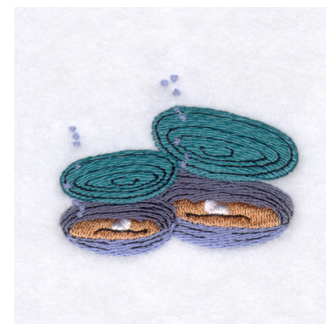

Name: Clams Machine Embroidery Design

SKU: SB01-CD010708KL

Brand: Starbird Inc

Unique Colors: 13 (19 color Stops)

Unique Colors

	Color Name (Color Code)	Manufacturer - Type
	Super White (1001) [No Color Selected]	madeira - rayon
	Dusty Lilac (1263) [No Color Selected]	madeira - rayon
	Crocus (286)	Exquisite - Polyester 1000m

Complete Color Sequence

#		Color Name (Color Code)	Manufacturer - Type
1		Super White (1001) [No Color Selected]	madeira - rayon
2		Super White (1001) [No Color Selected]	madeira - rayon
3		Crocus (286)	Exquisite - Polyester 1000m