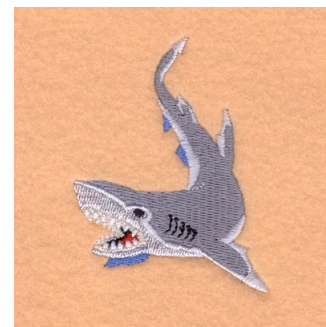

Name: Shark Machine Embroidery Design

SKU: SB01-CD010708KE

Brand: Starbird Inc

Unique Colors: 13 (7 color Stops)

Unique Colors

	Color Name (Color Code)	Manufacturer - Type
	Super White (1001) [No Color Selected]	madeira - rayon
	Dusty Lilac (1263) [No Color Selected]	madeira - rayon
	Crocus (286)	Exquisite - Polyester 1000m

Complete Color Sequence

#		Color Name (Color Code)	Manufacturer - Type
1		Super White (1001) [No Color Selected]	madeira - rayon
2		Super White (1001) [No Color Selected]	madeira - rayon
3		Crocus (286)	Exquisite - Polyester 1000m