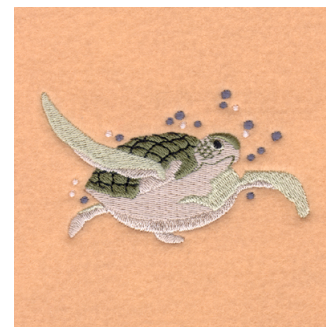

**Name:** Sea Turtle Machine Embroidery Design

**SKU:** SB01-CD010708KC

**Brand:** Starbird Inc

**Unique Colors:** 13 (10 color Stops)

## Unique Colors

	<b>Color Name (Color Code)</b>	<b>Manufacturer - Type</b>
	Super White (1001) [No Color Selected]	madeira - rayon
	Dusty Lilac (1263) [No Color Selected]	madeira - rayon
	Crocus (286)	Exquisite - Polyester 1000m

# Complete Color Sequence

#		Color Name (Color Code)	Manufacturer - Type
1		Super White (1001) [No Color Selected]	madeira - rayon
2		Super White (1001) [No Color Selected]	madeira - rayon
3		Crocus (286)	Exquisite - Polyester 1000m