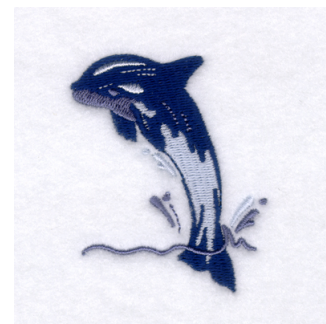

Name: Dolphin Machine Embroidery Design

SKU: SB01-CD010708KB

Brand: Starbird Inc

Unique Colors: 13 (7 color Stops)

Unique Colors

	Color Name (Color Code)	Manufacturer - Type
	Super White (1001) [No Color Selected]	madeira - rayon
	Dusty Lilac (1263) [No Color Selected]	madeira - rayon
	Crocus (286)	Exquisite - Polyester 1000m

Complete Color Sequence

#		Color Name (Color Code)	Manufacturer - Type
1		Super White (1001) [No Color Selected]	madeira - rayon
2		Super White (1001) [No Color Selected]	madeira - rayon
3		Crocus (286)	Exquisite - Polyester 1000m