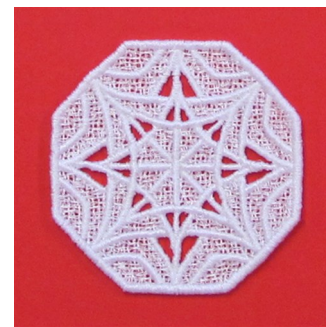

Name: December FSL Bowl Bottom Machine
Embroidery Design

SKU: SB01-CD010611FX

Brand: Starbird Inc

Unique Colors: 13 (1 color Stops)

Unique Colors

	Color Name (Color Code)	Manufacturer - Type
	Super White (1001) [No Color Selected]	madeira - rayon
	Dusty Lilac (1263) [No Color Selected]	madeira - rayon
	Crocus (286)	Exquisite - Polyester 1000m

Complete Color Sequence

#		Color Name (Color Code)	Manufacturer - Type
1		Super White (1001) [No Color Selected]	madeira - rayon
2		Super White (1001) [No Color Selected]	madeira - rayon
3		Crocus (286)	Exquisite - Polyester 1000m