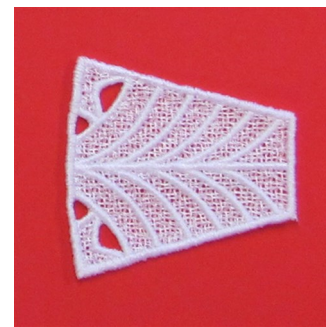

Name: December FSL Bowl Side Machine
Embroidery Design

SKU: SB01-CD010611FW

Brand: Starbird Inc

Unique Colors: 13 (1 color Stops)

Unique Colors

	Color Name (Color Code)	Manufacturer - Type
	Super White (1001) [No Color Selected]	madeira - rayon
	Dusty Lilac (1263) [No Color Selected]	madeira - rayon
	Crocus (286)	Exquisite - Polyester 1000m

Complete Color Sequence

#		Color Name (Color Code)	Manufacturer - Type
1		Super White (1001) [No Color Selected]	madeira - rayon
2		Super White (1001) [No Color Selected]	madeira - rayon
3		Crocus (286)	Exquisite - Polyester 1000m