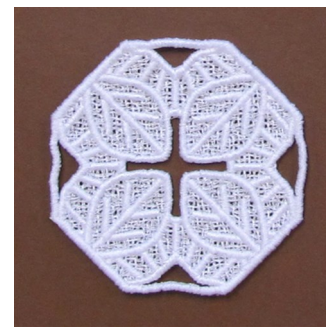

**Name:** FSL Bowl Bottom Machine Embroidery Design

**SKU:** SB01-CD010611FV

**Brand:** Starbird Inc

**Unique Colors:** 13 (1 color Stops)

## Unique Colors

	<b>Color Name (Color Code)</b>	<b>Manufacturer - Type</b>
	Super White (1001) [No Color Selected]	madeira - rayon
	Dusty Lilac (1263) [No Color Selected]	madeira - rayon
	Crocus (286)	Exquisite - Polyester 1000m

# Complete Color Sequence

#		Color Name (Color Code)	Manufacturer - Type
1		Super White (1001) [No Color Selected]	madeira - rayon
2		Super White (1001) [No Color Selected]	madeira - rayon
3		Crocus (286)	Exquisite - Polyester 1000m