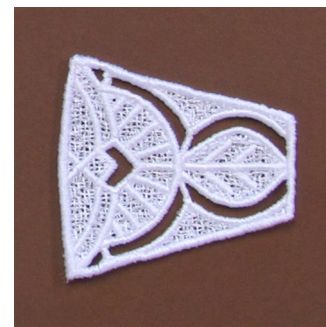

Name: FSL Bowl Side Machine Embroidery Design

SKU: SB01-CD010611FU

Brand: Starbird Inc

Unique Colors: 13 (1 color Stops)

Unique Colors

	Color Name (Color Code)	Manufacturer - Type
	Super White (1001) [No Color Selected]	madeira - rayon
	Dusty Lilac (1263) [No Color Selected]	madeira - rayon
	Crocus (286)	Exquisite - Polyester 1000m

Complete Color Sequence

#		Color Name (Color Code)	Manufacturer - Type
1		Super White (1001) [No Color Selected]	madeira - rayon
2		Super White (1001) [No Color Selected]	madeira - rayon
3		Crocus (286)	Exquisite - Polyester 1000m