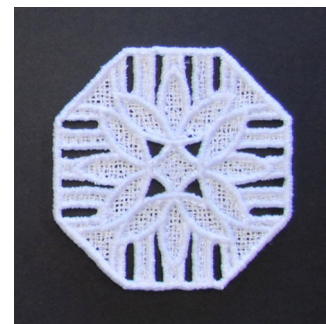

**Name:** October FSL Bowl Bottom Machine  
Embroidery Design

**SKU:** SB01-CD010611FT

**Brand:** Starbird Inc

**Unique Colors:** 13 (1 color Stops)

## Unique Colors

	Color Name (Color Code)	Manufacturer - Type
	Super White (1001) [No Color Selected]	madeira - rayon
	Dusty Lilac (1263) [No Color Selected]	madeira - rayon
	Crocus (286)	Exquisite - Polyester 1000m

# Complete Color Sequence

#		Color Name (Color Code)	Manufacturer - Type
1		Super White (1001) [No Color Selected]	madeira - rayon
2		Super White (1001) [No Color Selected]	madeira - rayon
3		Crocus (286)	Exquisite - Polyester 1000m