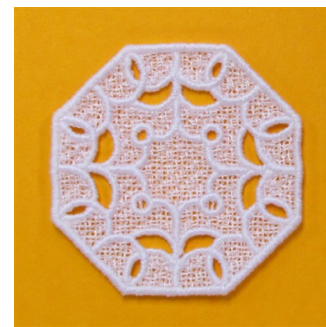

**Name:** September FSL Bowl Bottom Machine  
Embroidery Design

**SKU:** SB01-CD010611FR

**Brand:** Starbird Inc

**Unique Colors:** 13 (1 color Stops)

## Unique Colors

	<b>Color Name (Color Code)</b>	<b>Manufacturer - Type</b>
	Super White (1001) [No Color Selected]	madeira - rayon
	Dusty Lilac (1263) [No Color Selected]	madeira - rayon
	Crocus (286)	Exquisite - Polyester 1000m

# Complete Color Sequence

#		Color Name (Color Code)	Manufacturer - Type
1		Super White (1001) [No Color Selected]	madeira - rayon
2		Super White (1001) [No Color Selected]	madeira - rayon
3		Crocus (286)	Exquisite - Polyester 1000m