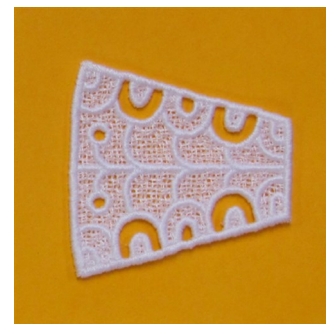

**Name:** September FSL Bowl Side Machine  
Embroidery Design

**SKU:** SB01-CD010611FQ

**Brand:** Starbird Inc

**Unique Colors:** 13 (1 color Stops)

## Unique Colors

	<b>Color Name (Color Code)</b>	<b>Manufacturer - Type</b>
	Super White (1001) [No Color Selected]	madeira - rayon
	Dusty Lilac (1263) [No Color Selected]	madeira - rayon
	Crocus (286)	Exquisite - Polyester 1000m

# Complete Color Sequence

#		Color Name (Color Code)	Manufacturer - Type
1		Super White (1001) [No Color Selected]	madeira - rayon
2		Super White (1001) [No Color Selected]	madeira - rayon
3		Crocus (286)	Exquisite - Polyester 1000m