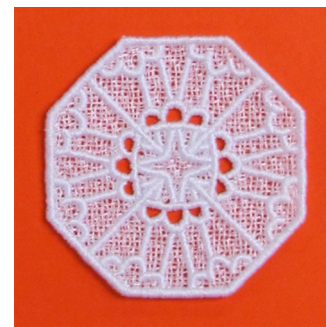

Name: August FSL Bowl Bottom Machine
Embroidery Design

SKU: SB01-CD010611FP

Brand: Starbird Inc

Unique Colors: 13 (1 color Stops)

Unique Colors

	Color Name (Color Code)	Manufacturer - Type
	Super White (1001) [No Color Selected]	madeira - rayon
	Dusty Lilac (1263) [No Color Selected]	madeira - rayon
	Crocus (286)	Exquisite - Polyester 1000m

Complete Color Sequence

#		Color Name (Color Code)	Manufacturer - Type
1		Super White (1001) [No Color Selected]	madeira - rayon
2		Super White (1001) [No Color Selected]	madeira - rayon
3		Crocus (286)	Exquisite - Polyester 1000m